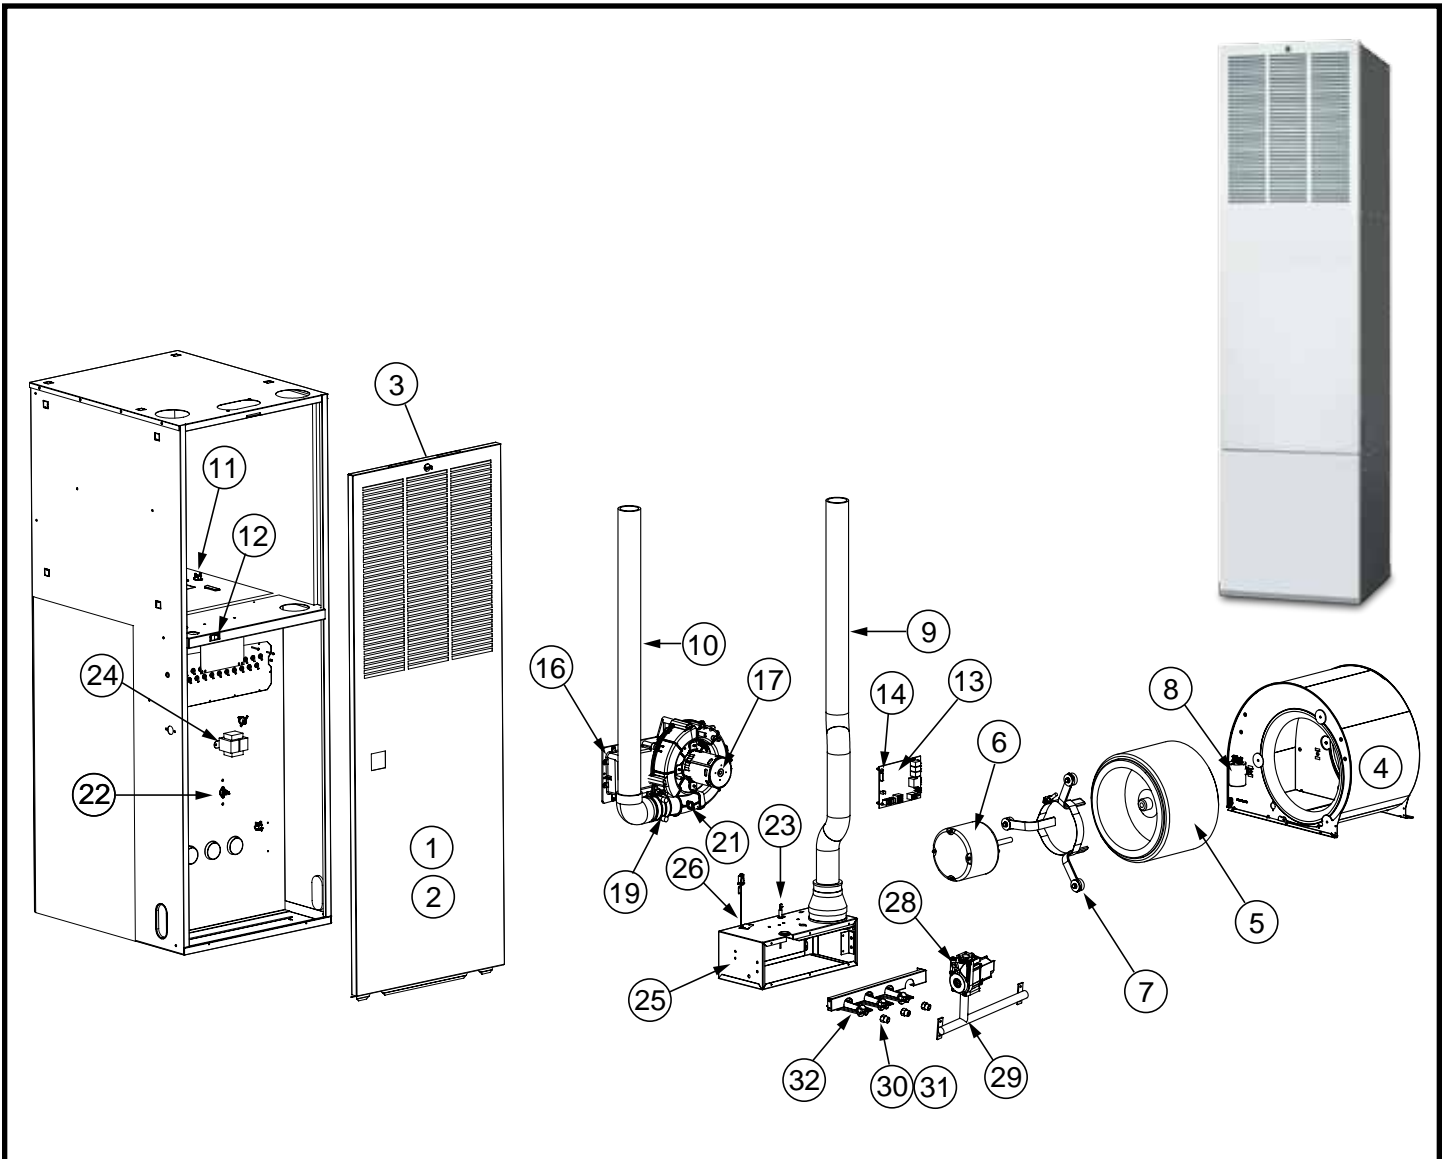

M7RL Series

Single Stage Condensing Downflow Gas Furnace

95.1% AFUE

M7RL Series Gas Furnace

ITEM	DESCRIPTION	045A ()	060A ()	072A ()
1	Door Assembly, Louvered (AW & BW Models)	903977	903977	903977
2	Door Assembly, Non-Louvered (BWT Models)	904049	904049	904049
3	Filter (AW & BW Models)	669363	669363	669363
4	Blower Assembly	921490	921490	921491
5	Blower Wheel	667258	667258	667258
6	Blower Motor	904858	904858	904859
7	Blower Motor Mount Kit	904951	904951	904951
8	Capacitor	622545	622545	622549
9	Combustion Air Inlet Pipe	664645	664645	664645
10	Vent Pipe	664644	664644	664644
11	Blower Deck Limit	626602	626602	626602
12	Door Switch	632337	632337	632337
13	Control Board	920915	920915	920915
14	Fuse	632261	632261	632261
15	Heat Exchanger	921597	921597	921598
16	Outlet Header Box	904802	904802	904802
17	Inducer Motor with Gasket	921494	921494	921494
18	Inducer Orifice	669927	669749	669712
19	Inline Drain Assembly	664435	664435	664435
20	Pressure Switch	632624	632622	632624
21	Vent Limit	626606	626606	626606
22	Main Air Limit	626601	626601	626600
23	Rollout Limit	626605	626605	626605
24	Transformer	622341	622341	622341
25	Burner Box Assembly	921495	921599	921496
26	Igniter	632625	632625	632625
27	Flame Sensor	632316	632316	632316
28	Gas Valve	624610	624610	624610
29	Manifold	664639	664639	664640
30	Orifice, Natural	661049	661045	661047
31	Orifice, LP	661057	661056	661056
32	Burner Inshot	661135	661135	661135
33	Burner View Port	632216	632216	632216
34	Drain Tube, Soft, 42"	664278	664278	664278
35	Drain Tube, Hard "J"	663706	663706	663706
36	Drain Tee	618060	618060	618060
37	Coil Door Assembly (Not Shown)	903094	903094	903094

Please specify Model No., Serial No, and the correct part number(s) when ordering parts from the nearest authorized dealer or service center.

NORDYNE
COMPLETE COMFORT. GENUINE VALUE.

Specifications & illustrations subject to change without notice or incurring obligations.
O' Fallon, MO | Printed in U.S.A. (09/11)